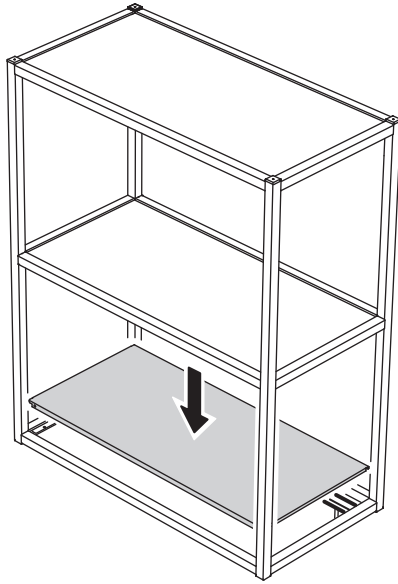

ENHET

Design and Quality
IKEA of Sweden

i

3,2 kg
(7 lb)

Max load
13 kg
(28 lb)
16 7/8"
(43 cm)

i

3,2 kg
(7 lb)

Max load
19 kg
(42 lb)
22 7/8"
(58 cm)

1

2

2/4x

3

4

5

6