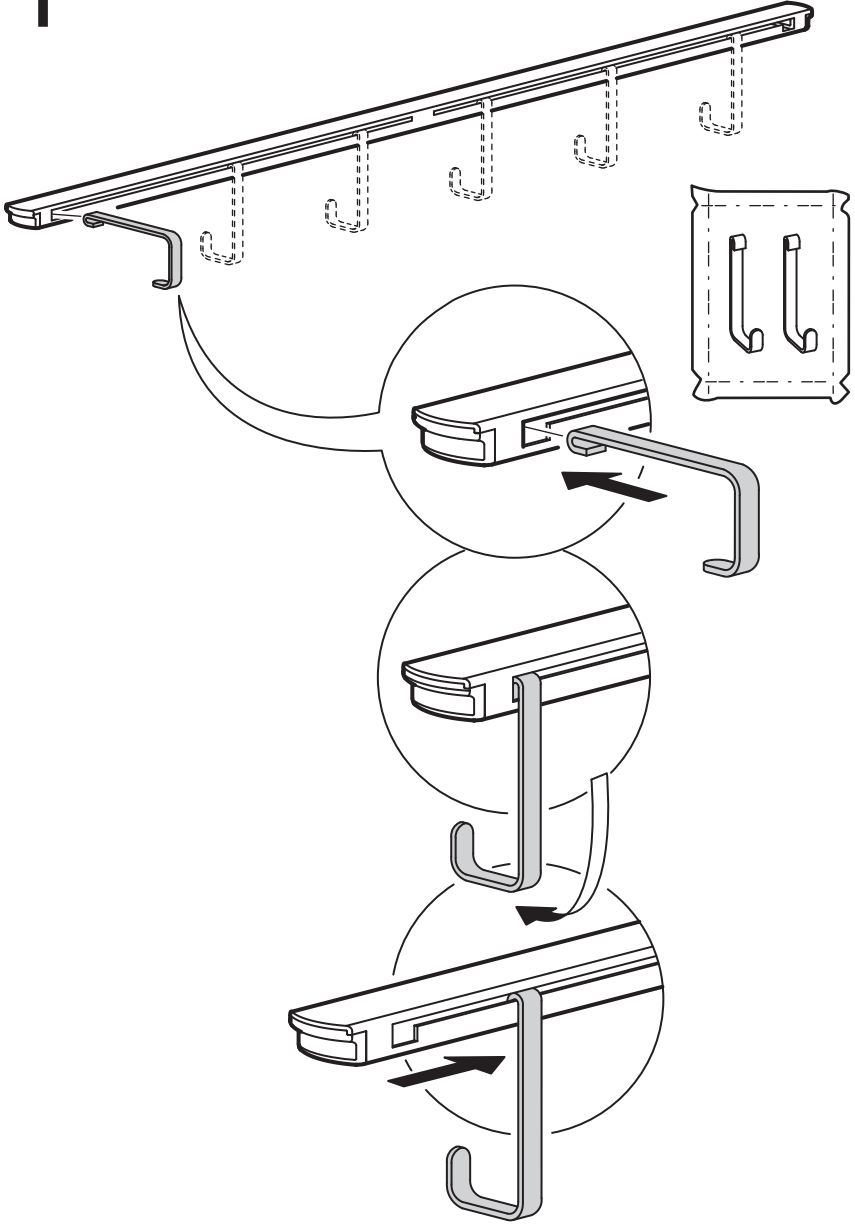

ENHET

Design and Quality
IKEA of Sweden

i

3,2 kg
(7 lb)

Max load
13 kg
(28 lb)
16 7/8"
(43 cm)

i

3,2 kg
(7 lb)

Max load
19 kg
(42 lb)
22 7/8"
(58 cm)

1

2

2/4x

3

4

5

6