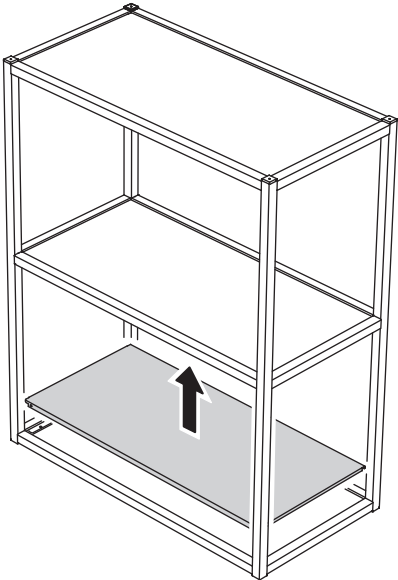

ENHET

Design and Quality
IKEA of Sweden

i

3,2 kg
(7 lb)

Max load
13 kg
(28 lb)
16 7/8"
(43 cm)

i

3,2 kg
(7 lb)

Max load
19 kg
(42 lb)
22 7/8"
(58 cm)

1

2

2/4x

3

4

5

6